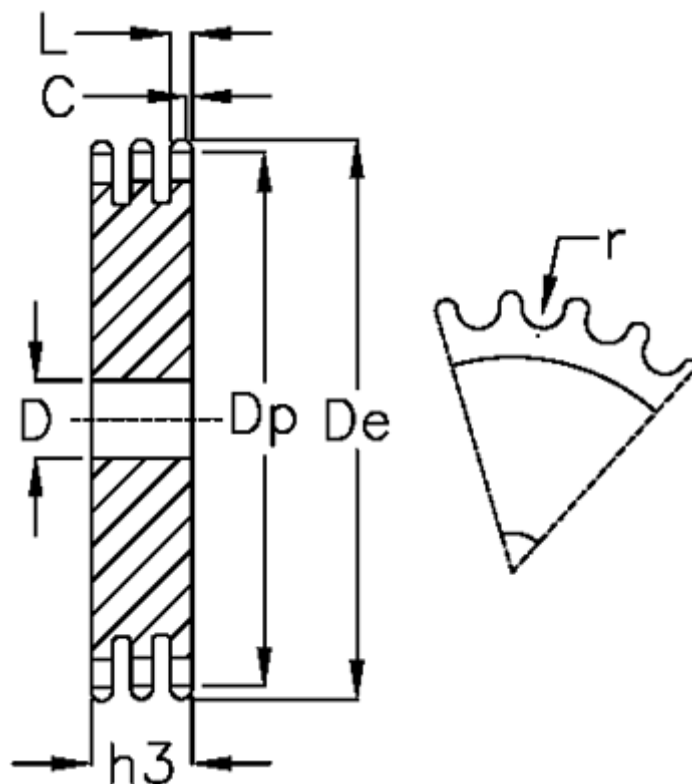

Article number: 616023011016

Description: Plate wheel 28 B-3 Z=16 triplex

## Measures

C	= 5	Number of teeth = 16
D	= 30	r = 27.94
De	= 246.3	
Dp	= 227.84	
For chain size	= 1 3/4 x 1 1/4	
For chain type	= 28 B-3	
h3	= 148	
L	= 28.8	